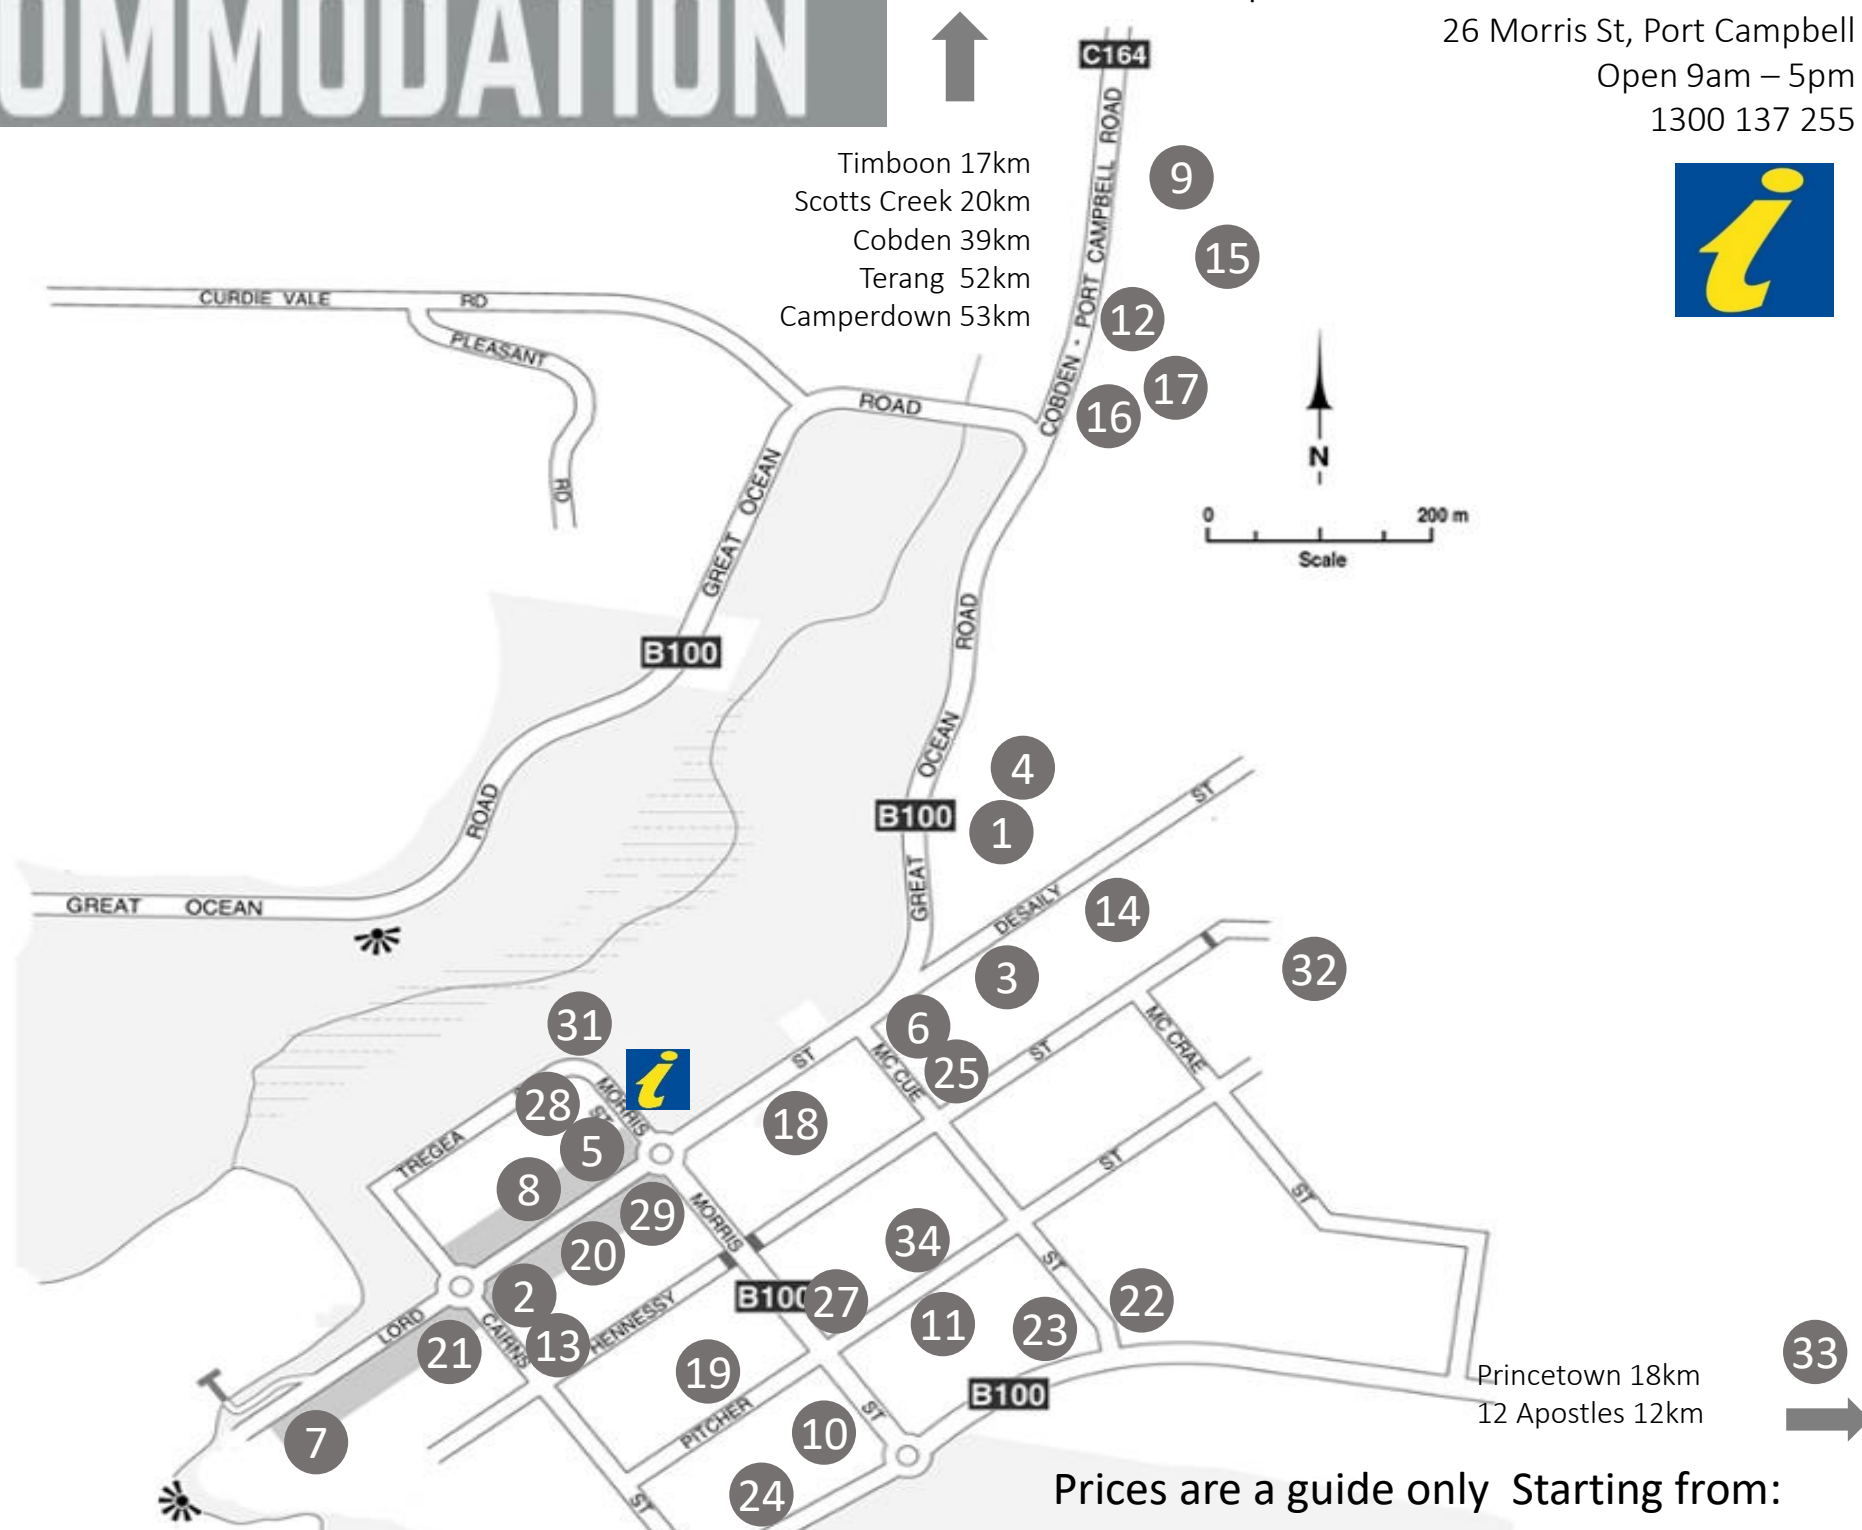

ACCOMMODATION

Port Campbell Visitor Information Centre

26 Morris St, Port Campbell

Open 9am – 5pm

1300 137 255

I AM 12 APOSTLES
COAST & HINTERLAND

visit12apostles.com.au

Prices are a guide only Starting from:

Port Campbell and Surrounds				OFF	SHOULDER	PEAK
1	Motel	THE GREAT OCEAN ROAD STUDIOS	(03) 5598 6522	$155	N/A	$188
2	Motel	LOCH ARD MOTOR INN 3.5*	(03) 5598 6328	$150	$170	$305
3	Motel	PARKVIEW MOTEL & APARTMENTS 4*	(03) 5598 6445	$140	$170	$205
4	Motel	PORT CAMPBELL MOTOR INN	(03) 5598 6222	$140	$150	$180
5	Motel	PORT O'CALL	0451 041 830	$135	$180	$200
6	Motel	PORTSIDE MOTEL 3.5*	(03) 5598 6084	$130	$145	$180
7	Motel	SOUTHERN OCEAN MOTOR INN	(03) 5598 6231	$130	$150	$320
8	Motel	WAVES	(03) 5598 6111	$160	$180	$230
9	S/cont	ANCHORS 4.5*	0417 434 400	$290	$390	$490
10	S/cont	ANCHORS BEACH HOUSE	0417 434 400	$500	$550-$600	$650
11	S/cont	ARCADIA PORT CAMPBELL	0434 137 163	$200	$200	$200
12	S/cont	BLUEVIEW	0408 542 530	$250	$250	$250
13	S/cont	C Deck BEACH HOUSE APARTMENT	0408 176 139	$140	N/A	$160
14	S/cont	COSY COTTAGE	0407 951 135	$180	N/A	$300
15	S/cont	DAYSY HILL COUNTRY COTTAGES	(03) 5598 6226	$150	$170	$190
16	S/cont	EASTERN REEF COTTAGES	(03) 5598 6561	$150	$150	$250
17	S/cont	ECO BAY HOLIDAY HOUSE	0447 579 637	$200	$300	$350
18	S/cont	GUESTHOUSE AND FLASHPACKERS	0407 696 559	$100	N/A	$150
19	S/cont	NUMBER 9 LEISURE STAY	0400 605 950	$230	$250	$280
20	S/cont	PORT CENTRAL APARTMENTS	0448 864 918	$190	$250	$300
21	S/cont	SEAFOAM VILLAS (4*)	(03) 5598 6413	$165	N/A	$190
22	S/cont	SOUTHERN OCEAN VILLA #9	0400 610 122	$250	$250	$295
22	S/cont	SOUTHERN OCEAN VILLAS 4*	(03) 5598 4200	$210	$230	$330
23	S/cont	SUMMERS REST UNITS	(03) 5598 6346	$90-$150	$95-$160	$105-$175
24	S/cont	SURF VIEW BEACH HOUSE (Min 2 nights)	0414 384 518	$290	N/A	$480
25	B&B	12 APOSTLES PORT CAMPBELL B&B	0421 062 246	$150	$150	$200
27	B&B	TWELVE APOSTLES BEACH HOUSE B&B	(03) 5598 6084	$160	N/A	$290
28	Hostel	SOW & PIGLETS GUESTHOUSE & BREWERY	(03) 5598 6305	$33-$144	$33-$144	$35-$200
29	Hotel	PORT CAMPBELL HOTEL	(03) 5598 6320	$75	N/A	$150
31	Camping	PORT CAMPBELL HOLIDAY PARK	(03) 5598 6492	Site $31 Cabin $82	Site $35 Cabin $97	Site $56 Cabin $175
32	Camping	PORT CAMPBELL RECREATION RESERVE	0431 128 790	$10	$10	$15
33	B&B	LOCH ARD B&B	(03) 5598 6456	$200	$200	$200
34	S/cont	SEA BREEZE PORT CAMPBELL	0427 985 176	$450	$450	$500
	S/cont	12 APOSTLE HOLIDAY HOUSES	0429 986 450	$330-$360	$340-$390	$380-$420
	S/cont	PORT CAMPBELL HOLIDAY RENTALS	0419 150 445	$160-$330	$160-$330	$250-$500