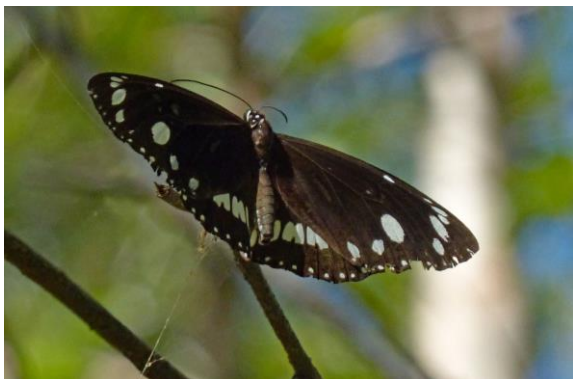

Common Crow (*Euploea corinna*)

Common Crow, *Euploea corinna*, Upper, left and lower, right.
Photo: Noel Young, left. Euan Moore, right.

Other Common Names: Australian Crow, Oleander Butterfly

Family of Butterflies: *Nymphalidae* (Browns and Nymphs)

Size: Wingspan – 69mm male, 72mm female.

Local observations: There are no local observations on Atlas of Living Australia or iNaturalist.

Tony Morton's documented records of Common Crow from the local area (between 2000 to 2013):