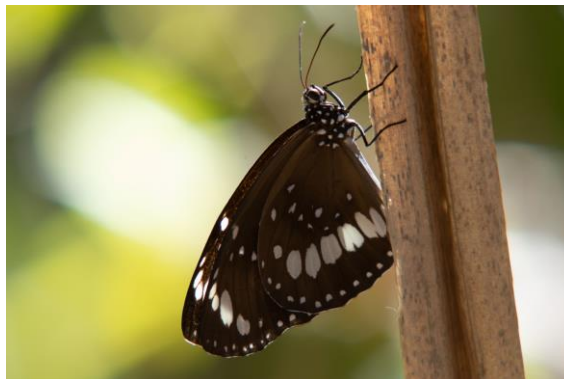

Common Crow (*Euploea corinna*)

Common Crow, *Euploea corinna*, Upper, left and lower, right.
Photo: Noel Young, left. Euan Moore, right.

Other Common Names: Australian Crow, Oleander Butterfly

Family of Butterflies: *Nymphalidae* (Browns and Nymphs)

Size: Wingspan – 69mm male, 72mm female.

Local observations: There are no local observations on Atlas of Living Australia or iNaturalist.

Tony Morton's documented records of Common Crow from the local area (between 2000 to 2013):